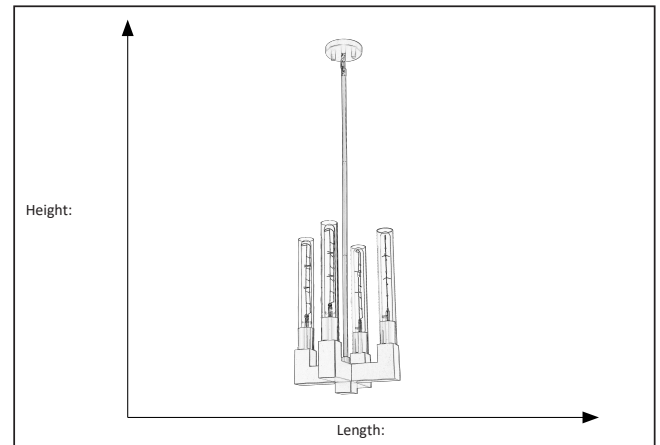

7-70241

Vivio Roma 4-Light Clear Glass Pendant (T10 8.5W LED Lamps Included)

Description

The Roma 4-Light Clear Glass Pendant is the ideal contemporary pendant lighting solution for kitchen areas that also doesn't take up as much horizontal space with its practical design.

Features

Item Number	7-70241
Finish	Champagne Gold
Dimensions	24" Height x 12" Width
Lamp Info	4x 8.5W (Max Watt: 60)
Lamps Included	Yes (4x T10 8.5W)
Bulb Base	E26
Warranty	1 year material/workmanship warranty
Lumens	800 Lm
Down Rod Length	48"
Shipped Weight	12.628 Lb
Location	Indoor