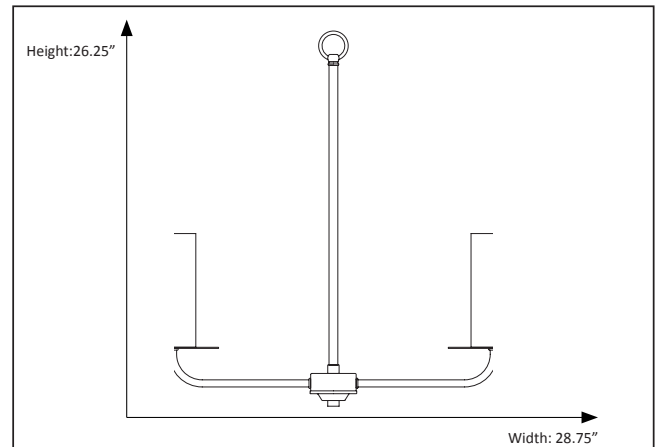

Features

Item Number	7-70154
Finish	Matte Black/Brushed Nickel
Dimensions	26.25"H x 28.75"W
Lamp Info	5 x 60W (C)
Bulb Base	E12 Candle
ETL Listed	Dry Location
Location	Indoor

Electrical

Fixture requires a grounded electrical supply line to 120 volts AC.

Installation

Fixture attaches to electrical junction box securely anchored in wall or ceiling.
All mounting hardware included.