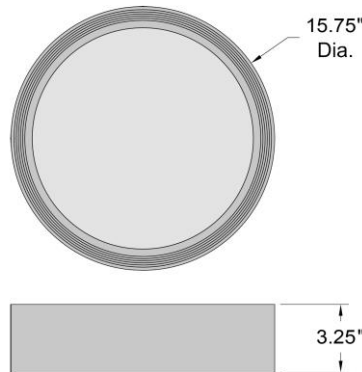

FIXTURE**	BACKPLATE / CANOPY**
Length:	Length
Width:	Width:
Diameter: 15.75"	Diameter: 15.75"
Height: 3.25"	Height:
Extension:	
Overall Height:	

TECHNICAL SPECIFICATIONS

SPECIFICATIONS

Frame Material: Steel
Diffuser Material: Acrylic
Lamping Type: E-26 (Replaceable LED Jbox: Standard
Lamping Base: E-26 Lamp Wattage: 9 W
Lamp Quantity: 2 Total Wattage: 18 W
Voltage: 120v Lamps Included: Yes

Dimmable: Yes Nominal Lumens: 1600 Lm
CRI: 90 Delivered Lumens: N/A
CCT: 3000K
Recommended Dimmers:

ADDITIONAL NOTES

Custom Finish 100 Piece Minimum Order Quantity

Project Name: _____

Location: _____

Type: _____

Quantity: _____

Notes: _____

LINE DRAWING

IES FILE

In addition to Access Lighting's purchase and warranty terms and conditions, by signing below or placing an order, you agree that you are authorized to bind the entity placing any order and acknowledge the following: All of sizes and measurements are approximate and all images are for illustrative purposes only. In the event of an inconsistency, the "Product Measurements" section controls. There also may be slight differences in the colors and designs compared to the displayed and printed images.