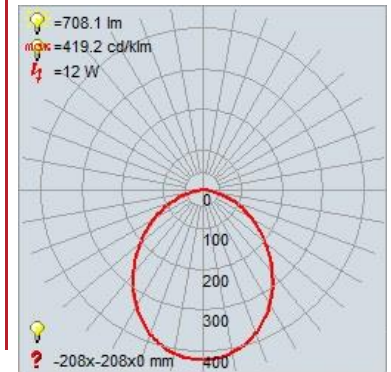

Quantity: \_\_\_\_\_

Notes: \_\_\_\_\_

**LINE DRAWING**

**IES FILE**

In addition to Access Lighting's purchase and warranty terms and conditions, by signing below or placing an order, you agree that you are authorized to bind the entity placing any order and acknowledge the following: All of sizes and measurements are approximate and all images are for illustrative purposes only. In the event of an inconsistency, the "Product Measurements" section controls. There also may be slight differences in the colors and designs compared to the displayed and printed images.