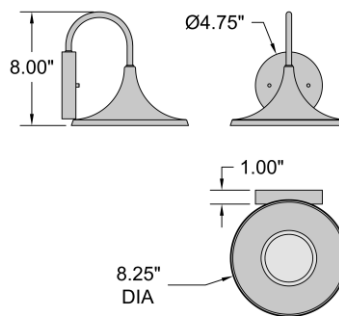

Stock Code: **20380LEDDMG-BL**

Collection: Pella

**PRODUCT INFORMATION**

Base: 20380	Parent: 20380LEDDMG
Mounting Type: Wall	UPC: 641594251920
Finish: Black	
Diffuser: N/A	

**PRODUCT MEASUREMENTS**

FIXTURE**	BACKPLATE / CANOPY**
Length:	Length
Width: 8.25"	Width:
Diameter	Diameter: 4.75"
Height: 8"	Height: 1"
Extension: 9"	
Overall Height:	

**PHOTOMETRICS**

Dimmable: Yes	Nominal Lumens: 1200 Lm
CRI: 90	Delivered Lumens: 708 Lm
CCT: 3000K	
Recommended Dimmers:	

**ADDITIONAL NOTES**

Project Name: \_\_\_\_\_

Location: \_\_\_\_\_

Type: \_\_\_\_\_

Quantity: \_\_\_\_\_

Notes: \_\_\_\_\_

**LINE DRAWING**

**IES FILE**

In addition to Access Lighting's purchase and warranty terms and conditions, by signing below or placing an order, you agree that you are authorized to bind the entity placing any order and acknowledge the following: All of sizes and measurements are approximate and all images are for illustrative purposes only. In the event of an inconsistency, the "Product Measurements" section controls. There also may be slight differences in the colors and designs compared to the displayed and printed images.